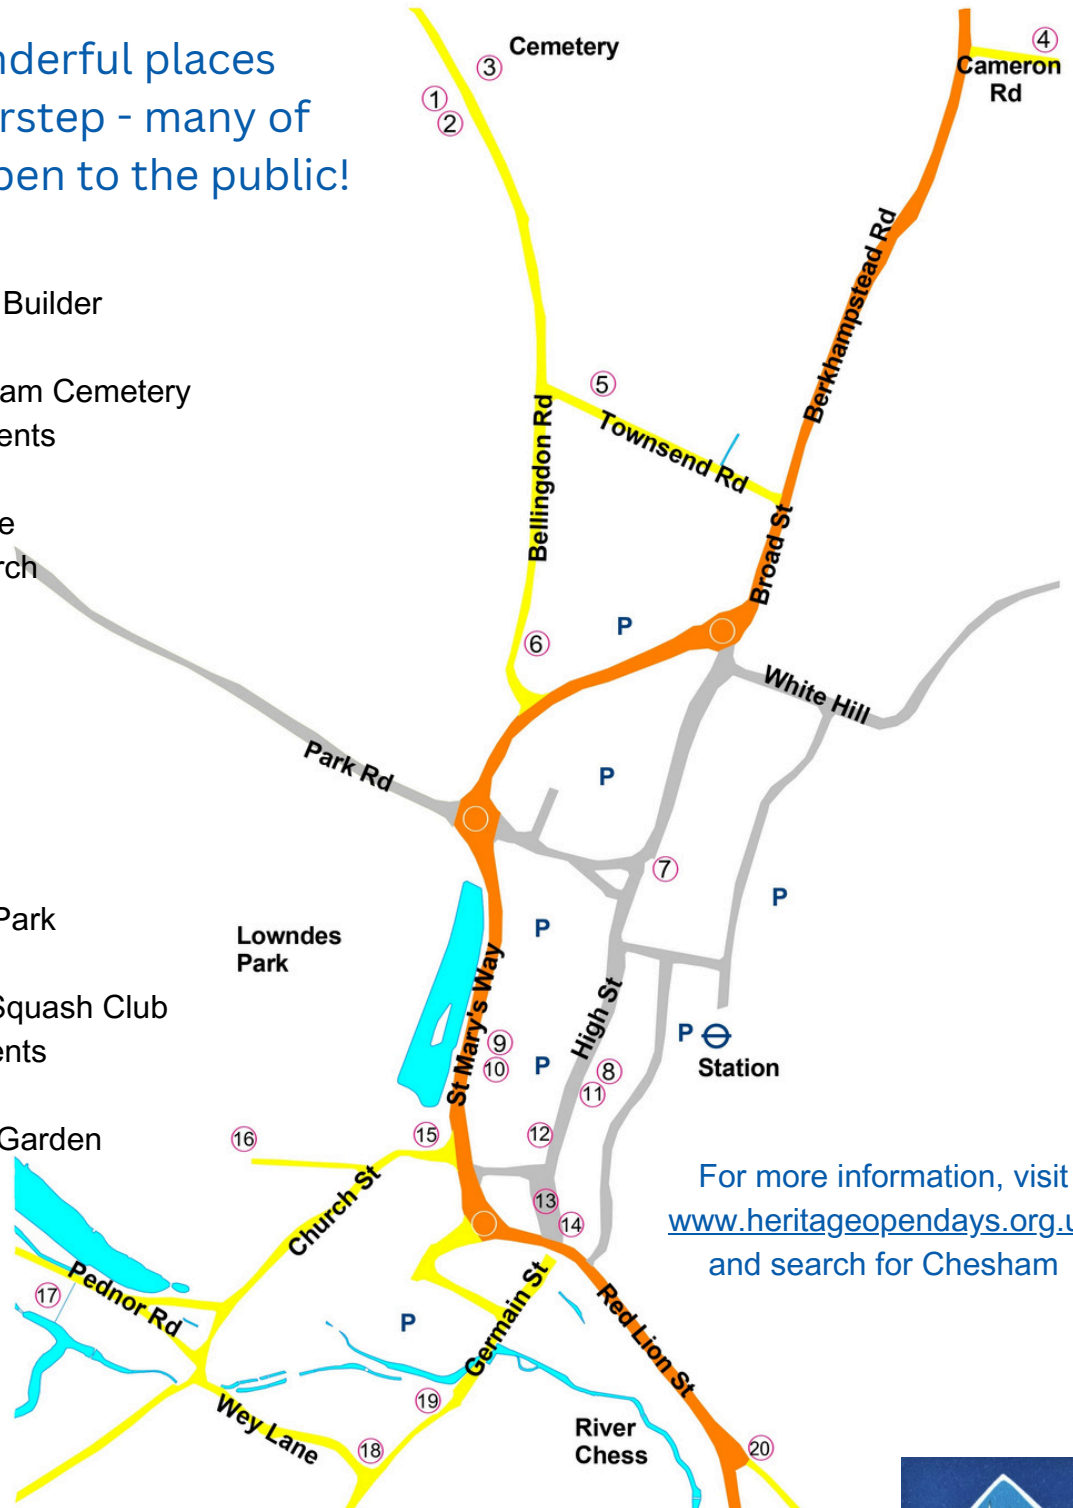

Chesham Heritage Open Day

Sunday 8th September, 2024

Visit these wonderful places
on your own doorstep - many of
which are rarely open to the public!

1. 1 Kevin Meayers Organ Builder
2. 2 Chesham Mosque
3. 3 Hearse House, Chesham Cemetery
4. 4 Cameron Road allotments
5. 5 Workaid
6. 6 Friends Meeting House
7. 7 United Reformed Church
8. 8 Good Earth Gallery
9. 9 Chesham Museum
10. 10 Town Council
11. 11 Vault 17
12. 12 Chapter Two
13. 13 Museum Walk
14. 14 JPS Stationers
15. 15 Little Theatre By The Park
16. 16 St Mary's Church
17. 17 1879 Lawn Tennis & Squash Club
18. 18 George Piggin Allotments
19. 19 Weylands House
20. 20 Weedon Almshouses Garden

A vintage bus shuttle
service will be
operating from The
Broadway to Amersham
throughout the day.

For more information, visit
www.heritageopendays.org.uk
and search for Chesham